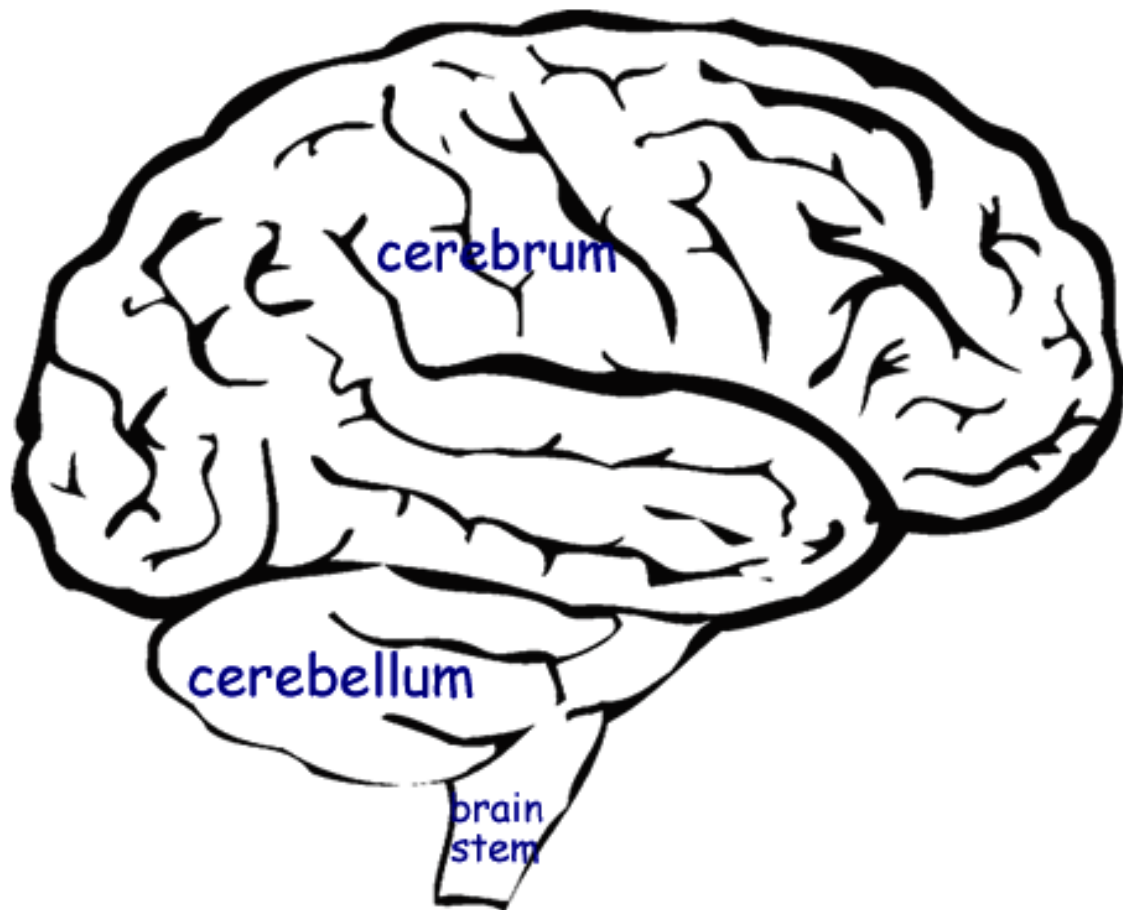

The Human Brain

Color the Frontal Lobe red. List some functions the Frontal Lobe controls.

Color the Occipital Lobe yellow. List some functions the Occipital Lobe controls.

Color the Parietal Lobe blue. List some functions the Parietal Lobe controls.

Color the Temporal Lobe green. List some functions the Temporal Lobe controls.

Color the Cerebellum purple. List some functions the Cerebellum controls.